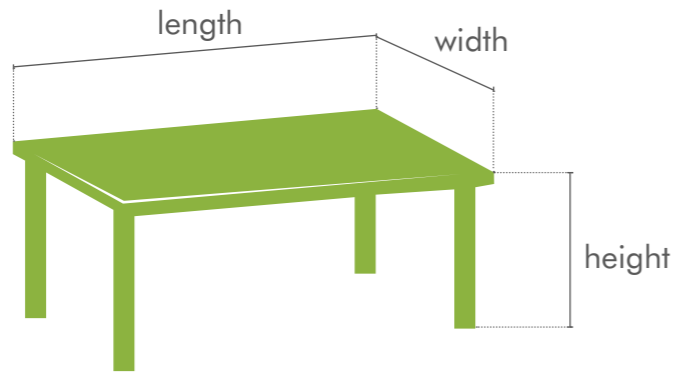

guide to event tables and linen

One measure your table

FOR RECTANGLE TABLES

1. Measure the depth of your table
2. Measure the width of your table
3. Measure your drop to the floor

FOR SQUARE TABLES

1. Measure the length of your table
2. Measure the width of your table
3. Measure your drop to the floor

FOR ROUND TABLES

1. Measure the diameter of your table
2. Measure your drop to the floor

Two make your linen selection

BANQUET TABLES

3.05m L x 1.37m W (120" x 54") cloth
To fit Standard 1.8m L x 0.75m table

3.6m L x 2.2m W cloth
To fit tables 1.8m L x 0.75m W or 2.4m L x 0.75m W

3.9m L x 2.6m W cloth
To fit tables 0.9m, 1m or 1.2m L x 1.8m or 2.4m W

6m L x 2.2m W cloth
To fit along 3x Standard Trestle Tables - typically used for Bridal Table

SQUARE TABLES

1.37m x 1.37m (54" x 54") cloth
To fit Standard Waiter Table 1m x 1m

2.10m x 2.10m (90" x 90") cloth
To fit square table 1.8m x 1.8m

ROUND TABLES

3.4m cloth
To suit 1.8 m tables

decor it
events