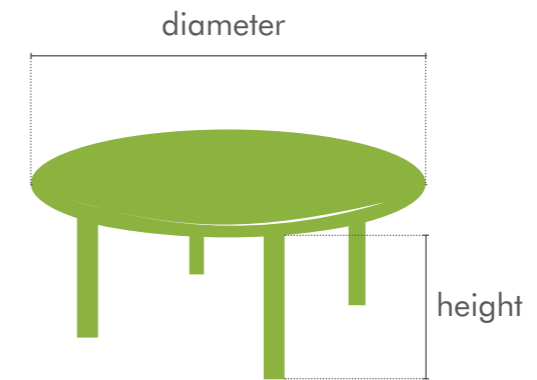

guide to event tables and linen

One measure your table

FOR RECTANGLE TABLES

1. Measure the depth of your table
2. Measure the width of your table
3. Measure your drop to the floor

FOR SQUARE TABLES

1. Measure the length of your table
2. Measure the width of your table
3. Measure your drop to the floor

FOR ROUND TABLES

1. Measure the diameter of your table
2. Measure your drop to the floor

Two make your linen selection

BANQUET TABLES

3.05m L x 1.37m W (120" x 54") cloth
To fit Standard 1.8m L x 0.75m table

3.6m L x 2.2m W cloth
To fit tables 1.8m L x 0.75m W or 2.4m L x 0.75m W

3.9m L x 2.6m W cloth
To fit tables 0.9m, 1m or 1.2m L x 1.8m or 2.4m W

6m L x 2.2m W cloth
To fit along 3x Standard Trestle Tables - typically used for Bridal Table

SQUARE TABLES

1.37m x 1.37m (54" x 54") cloth
To fit Standard Waiter Table 1m x 1m

2.10m x 2.10m (90" x 90") cloth
To fit square table 1.8m x 1.8m

ROUND TABLES

3.4m cloth
To suit 1.8 m tables

decor it
events