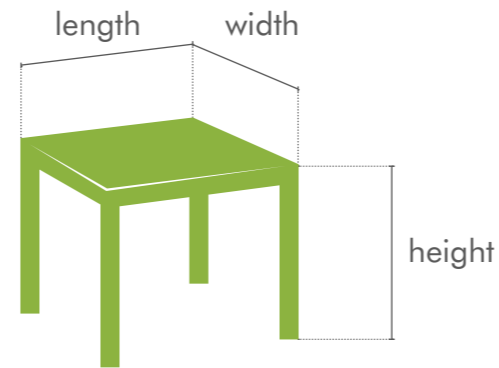

guide to event tables and linen

One measure your table

FOR RECTANGLE TABLES

1. Measure the depth of your table
2. Measure the width of your table
3. Measure your drop to the floor

FOR SQUARE TABLES

1. Measure the length of your table
2. Measure the width of your table
3. Measure your drop to the floor

FOR ROUND TABLES

1. Measure the diameter of your table
2. Measure your drop to the floor

Two make your linen selection

BANQUET TABLES

3.05m L x 1.37m W (120" x 54") cloth
To fit Standard 1.8m L x 0.75m table

3.6m L x 2.2m W cloth
To fit tables 1.8m L x 0.75m W or 2.4m L x 0.75m W

3.9m L x 2.6m W cloth
To fit tables 0.9m, 1m or 1.2m L x 1.8m or 2.4m W

6m L x 2.2m W cloth
To fit along 3x Standard Trestle Tables - typically used for Bridal Table

SQUARE TABLES

1.37m x 1.37m (54" x 54") cloth
To fit Standard Waiter Table 1m x 1m

2.10m x 2.10m (90" x 90") cloth
To fit square table 1.8m x 1.8m

ROUND TABLES

3.4m cloth
To suit 1.8 m tables

decor it
events